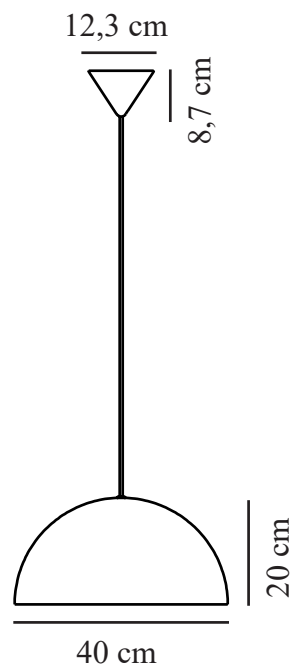

ELLEN 40 | PENDANT | WHITE

nordlux®

Voltage (V): 220-240 Volt
IP degree: IP20
Maximum bulb wattage (W): 40W
Class (Class 1, Class 2, Class 3):
Class 2 (Double isolated)
Socket type: E27
Dimmerable: Yes with compatible
bulb

Colour: White
Shade Diameter (cm): 40
Shade Height (cm): 20

Primary material: Metal
Colour of the cable: White
Length of the cable (cm): 200
Surface material of the cable:
Textile
Is the cable replaceable: False